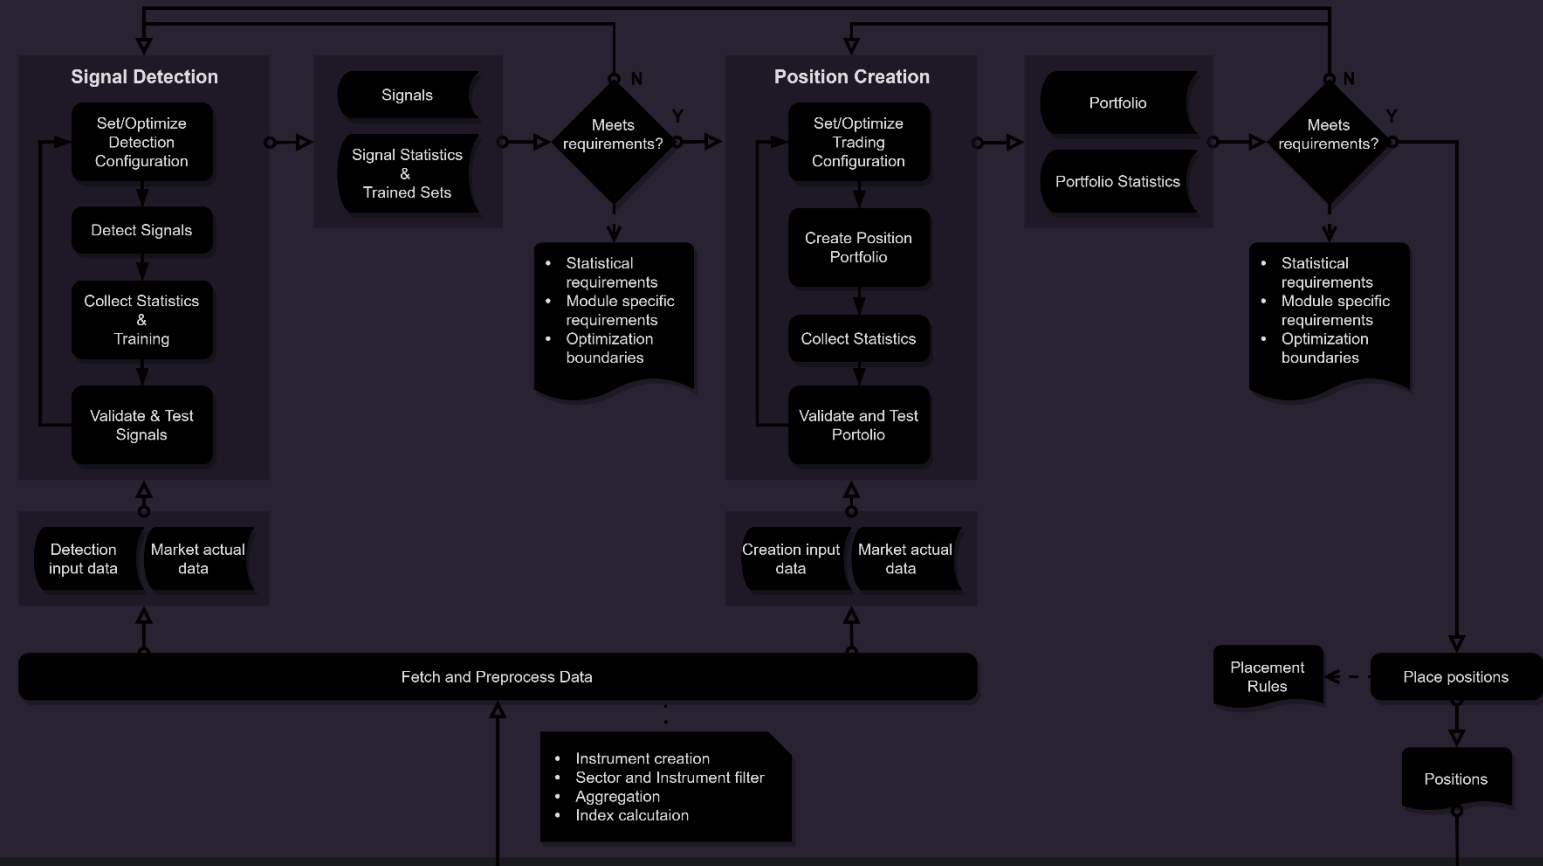

## Data & Process Flow

1.10.6

© 2023. All rights reserved.

### User Configuration

### Core Implementation / API

### Legend